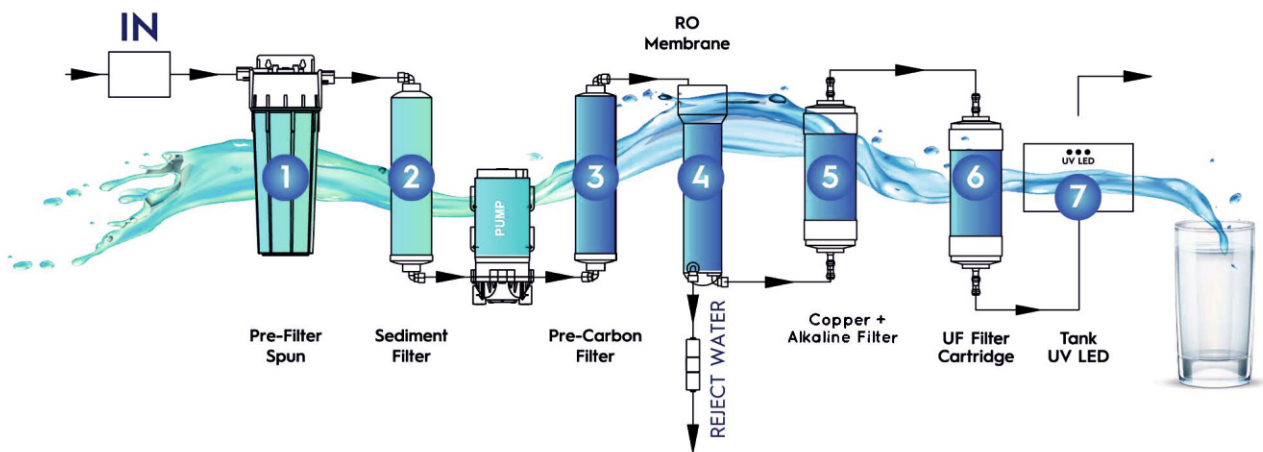

## CurvePro

ALKALINE + COPPER  
FILTER CARTRIDGE

BIS APPROVED

### Why Choose Chrome CURVE PRO RO?

The **Chrome CURVE PRO** RO Water Purifier is a premium water purification system designed to offer advanced filtration, aesthetic appeal, and user-friendly features. This Purifier has **FILTER CHANGE ALERT** which notifies you exactly when the filter needs to be changed, ensuring your purifier always performs at its best and delivers clean, safe water.

### Features:

- 7-Stage Purification System
- Copper + Alkaline Filter
- BIS CERTIFIED by Latest amendment of India
- Filter Change Alert.
- Smart LED Indicators with 8 Litres Storage Capacity
- Sleek and Modern Designed with Screwless System
- 1100 IV Coconut Shell Based Carbon Block Filter

### Technical specifications

Applications	Suitable for purification of brackish/tap water
Body material	ABS food grade plastic
Mounting	Wall mounting & table top (2-in-1)
Product Dimensions	L400, W290, H640 (Mm)
Inlet water pressure/Temp (Min)	0.3 kg/cm <sup>2</sup> or 4.267 PSI/10°C
Filter Cartridges	PP Spun, Sediment, Pre Carbon, UF, RO, UV, Copper + Alkaline
Weight	11 kgs at the time of packaging
Purification Production rate	15 L/hr
Power consumption	60 W
Booster pump Voltage	24 V DC
Mains Voltages	100-300 V- AC/50Hz, 800m